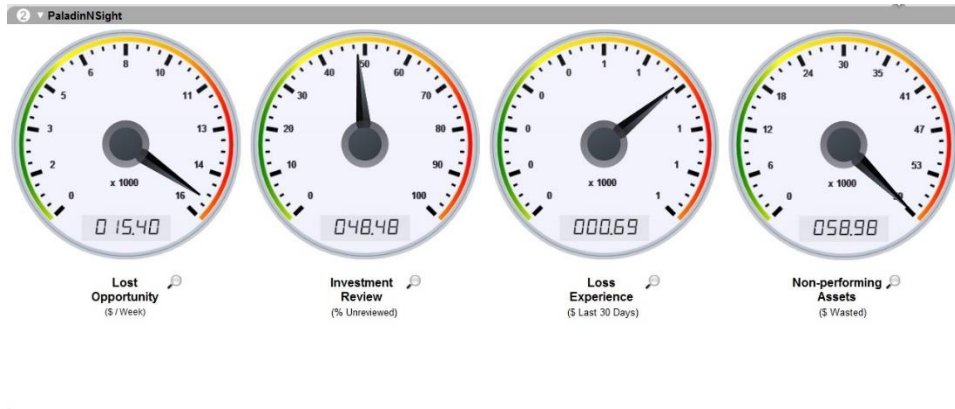

EXCELLENCE IN COACHING

MONITOR THE HEALTH OF YOUR
INVENTORY USING PALADINNSIGHTTM

by Charles Owen

Technical Level:

Easy

Intermediate

Advanced

EXCELLENCE IN COACHING:

MONITOR THE HEALTH OF YOUR INVENTORY USING PALADINNSIGHT™

What is PaladinN Sight™?

PaladinN Sight™ is a dashboard with key performance indicators that help retailers quickly recognize and easily correct:

- Out-of-stock items
- Unmanaged inventory
- Unknown losses
- Overstocked items

EXCELLENCE IN COACHING:

MONITOR THE HEALTH OF YOUR INVENTORY USING PALADINNSIGHT™

Why is it important?

- ❑ Out-of-stock items =
Lost sales opportunities
- ❑ Unmanaged inventory =
Chaos in the aisles
- ❑ Unknown losses =
Unresolved losses
- ❑ Overstocked items =
Unusable assets