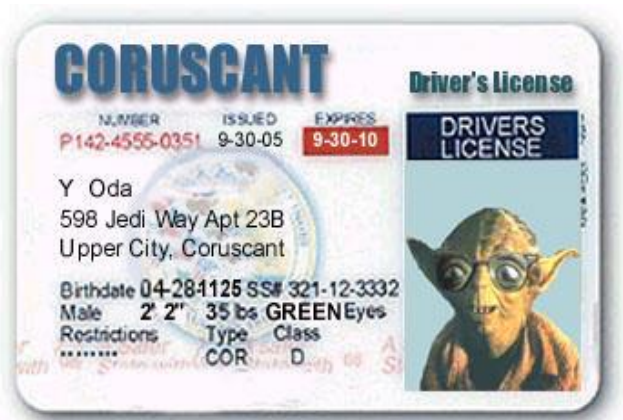

Where are 2D barcodes found?